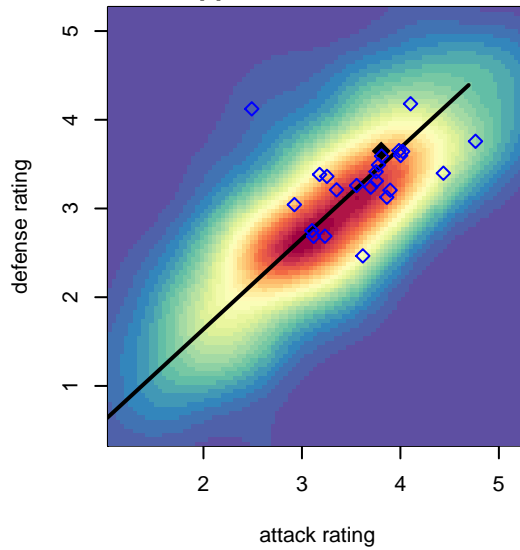

## Eastside FC Red B97

Eastside FC  
 Preston, WA  
 B97 total strength=1875  
 attack=44.93 defense=38.39  
 fall league = RCL B97 Div 1

alt names used:  
 Eastside FC 97 Red (WA) (FWRL)  
 Eastside FC B97 Red  
 EASTSIDE FC B97 RED (WA)  
 Eastside FC 97 Red  
 Eastside FC B97 Red  
 Eastside FC B97 Red A  
 EASTSIDE FC B97 RED  
 Eastside FC B97 Red A  
 EASTSIDE FC B97 RED (WA)

**attack and defense variance (black dot)  
relative to other teams  
and top 10 in region**

**attack and defense rating  
relative to others at age  
and all opponents in last 13 months**

**Performance relative to 13 month average**