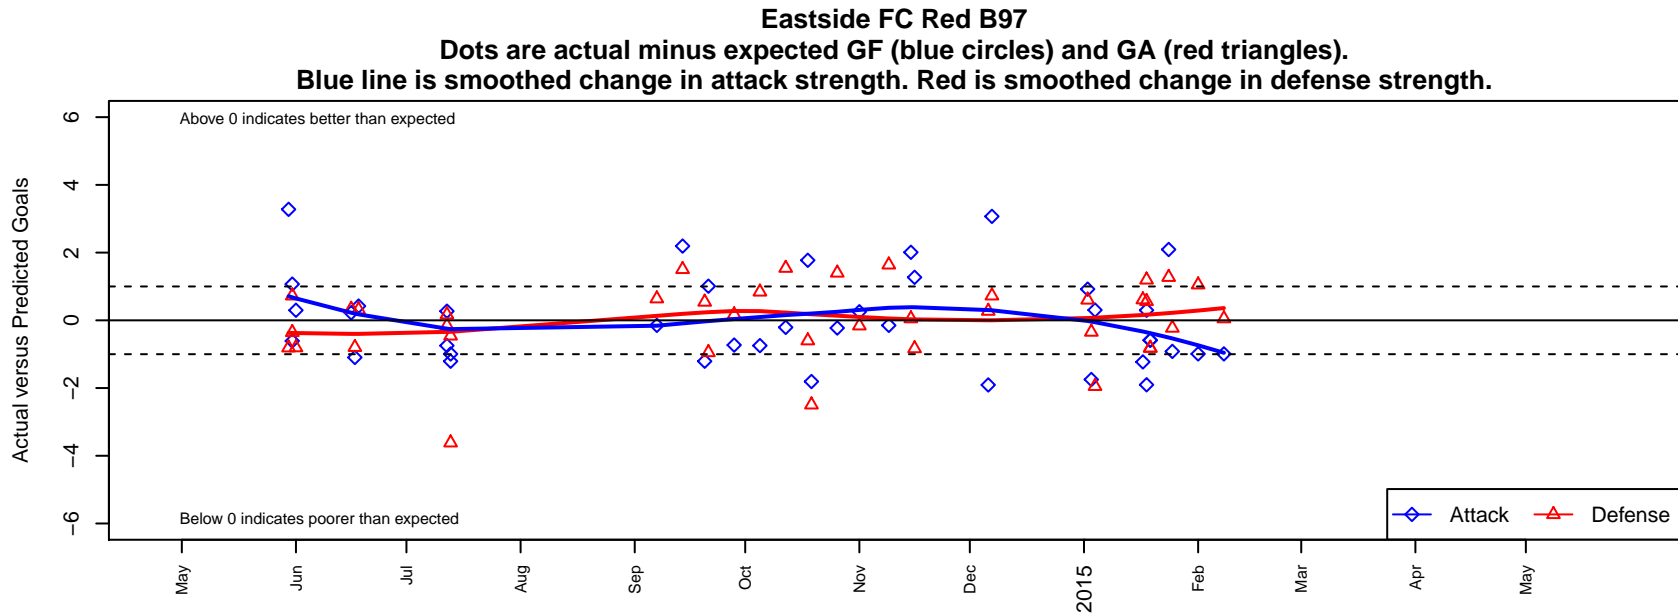

## Eastside FC Red B97

Eastside FC  
 Preston, WA  
 B97 total strength=1875  
 attack=44.93 defense=38.39  
 fall league = RCL B97 Div 1

alt names used:  
 Eastside FC 97 Red (WA) (FWRL)  
 Eastside FC B97 Red  
 EASTSIDE FC B97 RED (WA)  
 Eastside FC 97 Red  
 Eastside FC B97 Red  
 Eastside FC B97 Red A  
 EASTSIDE FC B97 RED  
 Eastside FC B97 Red A  
 EASTSIDE FC B97 RED (WA)

**attack and defense variance (black dot)  
relative to other teams  
and top 10 in region**

**attack and defense rating  
relative to others at age  
and all opponents in last 13 months**

**Performance relative to 13 month average**