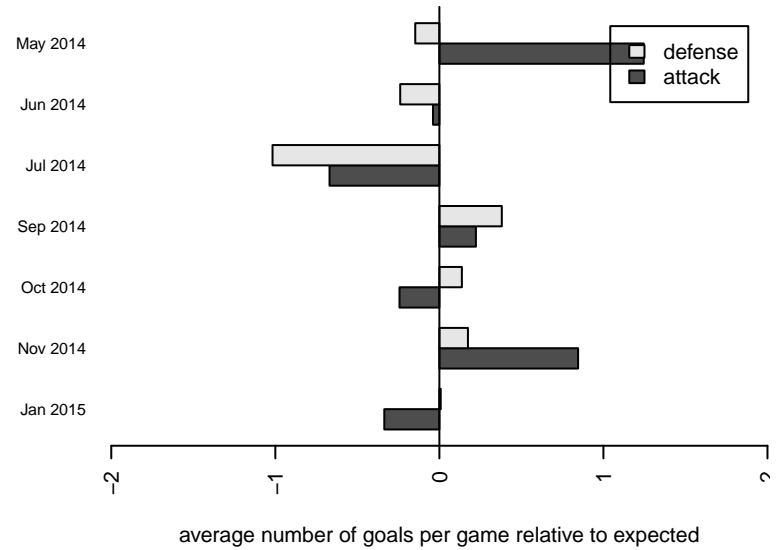

Performance relative to 13 month average