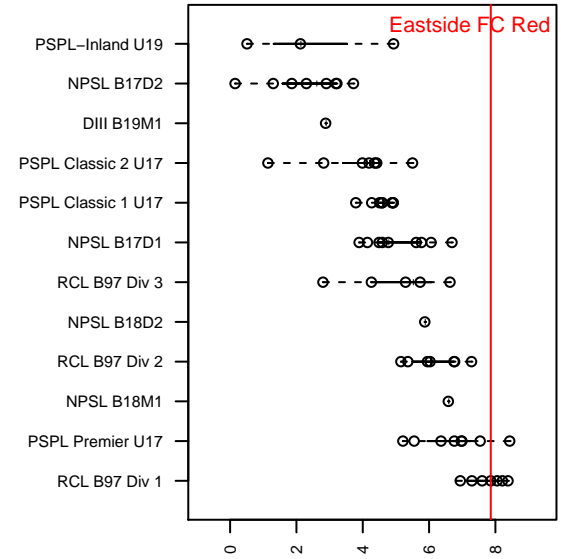

## Eastside FC Red B97

Eastside FC  
 Preston, WA  
 B97 total strength=1875  
 attack=44.93 defense=38.39  
 fall league = RCL B97 Div 1

alt names used:  
 Eastside FC 97 Red (WA) (FWRL)  
 Eastside FC B97 Red  
 EASTSIDE FC B97 RED (WA)  
 Eastside FC 97 Red  
 Eastside FC B97 Red  
 Eastside FC B97 Red A  
 EASTSIDE FC B97 RED  
 Eastside FC B97 Red A  
 EASTSIDE FC B97 RED (WA)

Venues played:  
 2014 Showcase of Champions U16 Red  
 2014 Far West Regionals U16  
 2014 Nike Crossfire Challenge Gold U17  
 2014 RCL B97 Div 1  
 2014 FWRL B97  
 2014 PacNW Winter Classic FWRL U17  
 2014 Portland Winter Showcase U17  
 2014 WYS Championship B97

**attack and defense variance (black dot)  
relative to other teams  
and top 10 in region**

**attack and defense rating  
relative to others at age  
and all opponents in last 13 months**

**Performance relative to 13 month average**