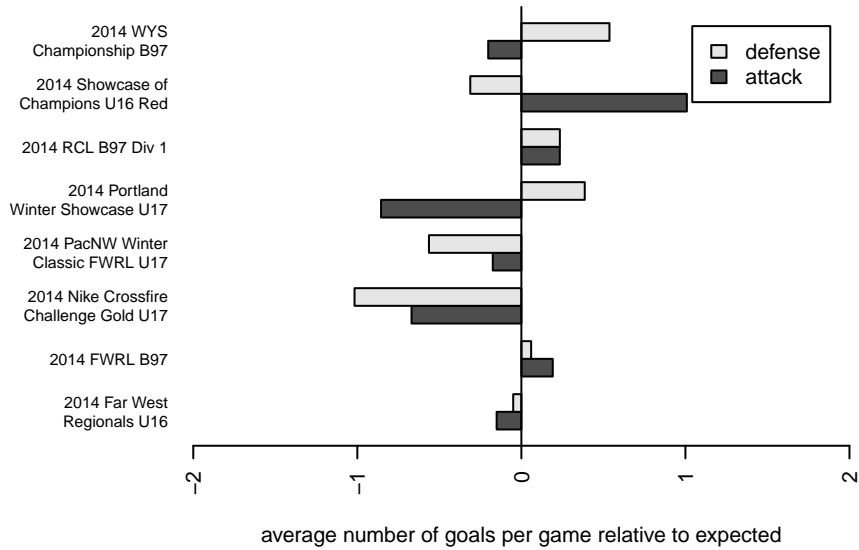

## Eastside FC Red B97

Eastside FC  
 Preston, WA  
 B97 total strength=1875  
 attack=44.93 defense=38.39  
 fall league = RCL B97 Div 1

alt names used:  
 Eastside FC 97 Red (WA) (FWRL)  
 Eastside FC B97 Red  
 EASTSIDE FC B97 RED (WA)  
 Eastside FC 97 Red  
 Eastside FC B97 Red  
 Eastside FC B97 Red A  
 EASTSIDE FC B97 RED  
 Eastside FC B97 Red A  
 EASTSIDE FC B97 RED (WA)

Venues played:  
 2014 Showcase of Champions U16 Red  
 2014 Far West Regionals U16  
 2014 Nike Crossfire Challenge Gold U17  
 2014 RCL B97 Div 1  
 2014 FWRL B97  
 2014 PacNW Winter Classic FWRL U17  
 2014 Portland Winter Showcase U17  
 2014 WYS Championship B97

**attack and defense variance (black dot)  
relative to other teams  
and top 10 in region**

**attack and defense rating  
relative to others at age  
and all opponents in last 13 months**

**Performance relative to 13 month average**