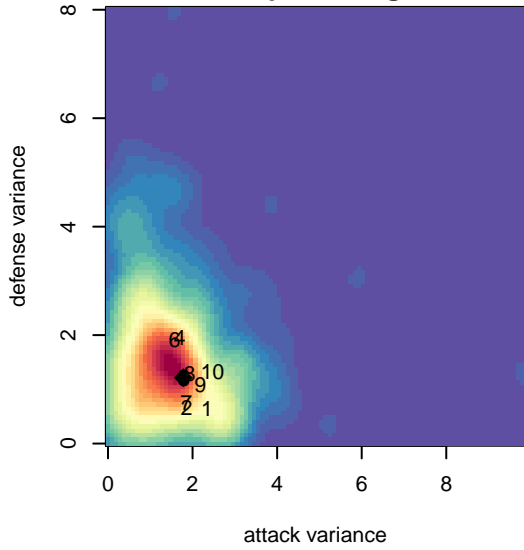

## Eastside FC Red B97

Eastside FC  
 Preston, WA  
 B97 total strength=1875  
 attack=44.93 defense=38.39  
 fall league = RCL B97 Div 1

alt names used:  
 Eastside FC 97 Red (WA) (FWRL)  
 Eastside FC B97 Red  
 EASTSIDE FC B97 RED (WA)  
 Eastside FC 97 Red  
 Eastside FC B97 Red  
 Eastside FC B97 Red A  
 EASTSIDE FC B97 RED  
 Eastside FC B97 Red A  
 EASTSIDE FC B97 RED (WA)

**attack and defense variance (black dot)  
relative to other teams  
and top 10 in region**

**attack and defense rating  
relative to others at age  
and all opponents in last 13 months**

**Performance relative to 13 month average**